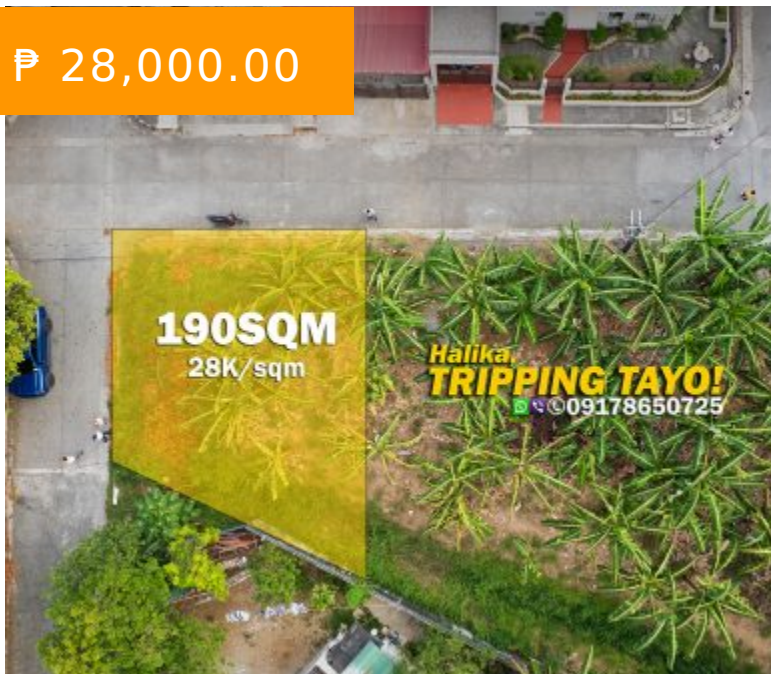

190SQM CORNER LOT NEAR SIERRA VALLEY IN TAYTAY | RIDGEMONT EXECUTIVE VILLAGE

<https://www.bahaycentral.com>

₱ 28,000.00

Ridgemont Executive Village, Atlas, Taytay, Rizal, Philippines

Clean Title / Negotiable! Discover a rare opportunity to own a prime 190 sqm corner lot in Ridgemont Executive Village—one of the most sought-after residential addresses in Taytay. Perfectly positioned for privacy, space, and flexibility in design, this corner property offers added frontage and excellent natural light—ideal for building your...

- Residential Lot
- For Sale Taytay

CALL US NOW

Phone: 09178650725

Email: info@bahaycentral.com

BASIC FACTS

Project: Ridgmont Executive Village

Type: Residential Lot

Lot size: 190 m²